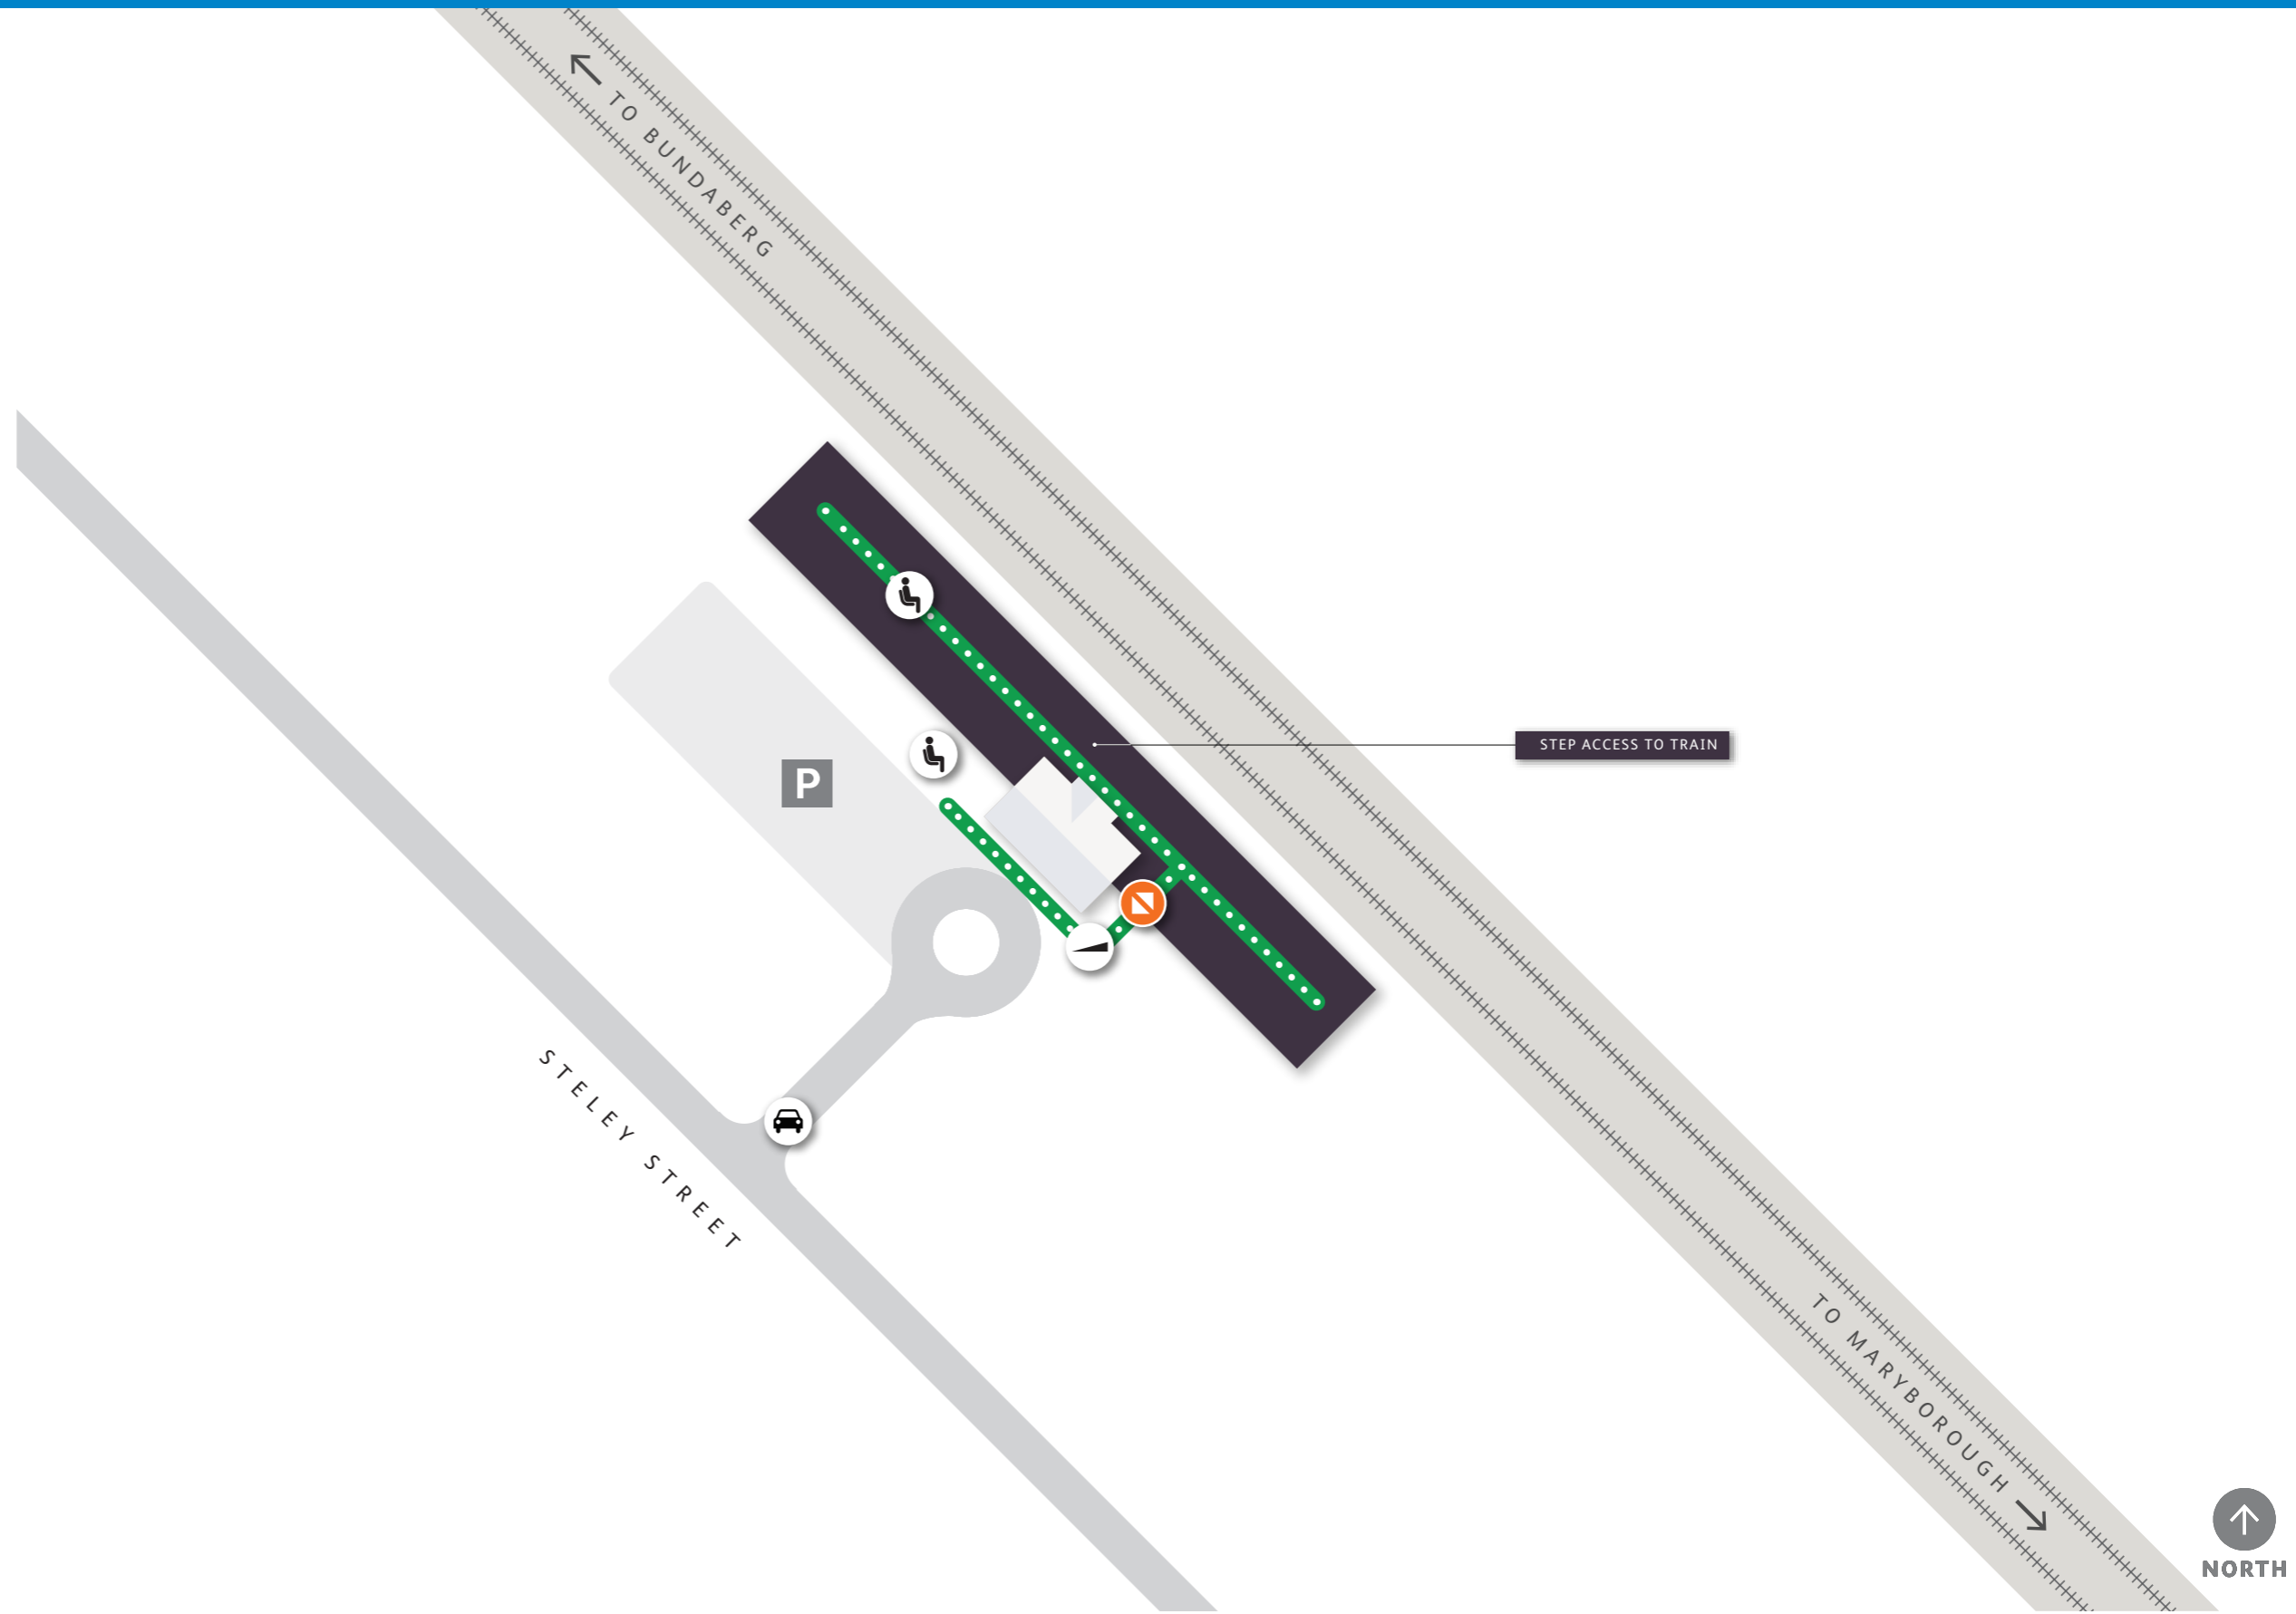

# Howard Station Platform Access Map

## STATION FEATURES

-  Entry
-  Pedestrian Path
-  Ramp
-  Vehicular Entry
-  Parking
-  Customer Seating

Design features of toilet and carparking facilities can vary between stations.